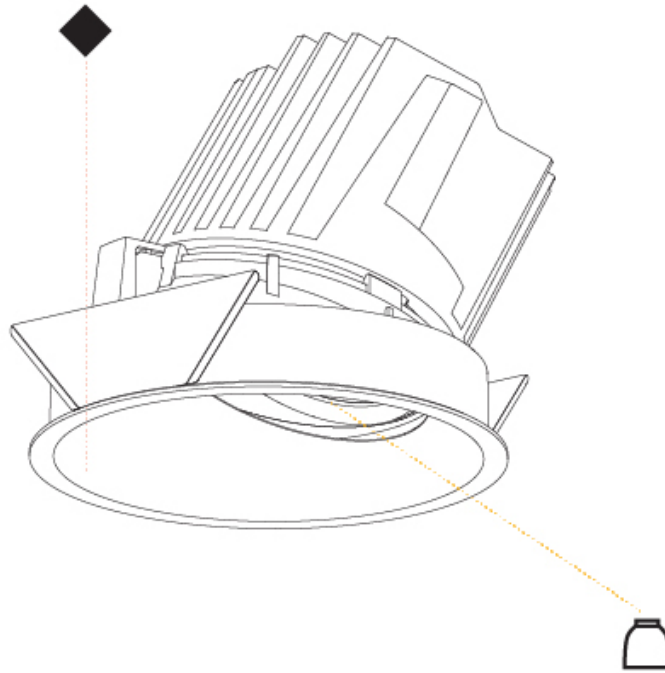

BIONIQ ROUND WALLWASH RECESSED

A35341-

PROJECT	_____
TYPE	_____
SPECIFIER	_____
QUANTITY	_____
DATE	_____