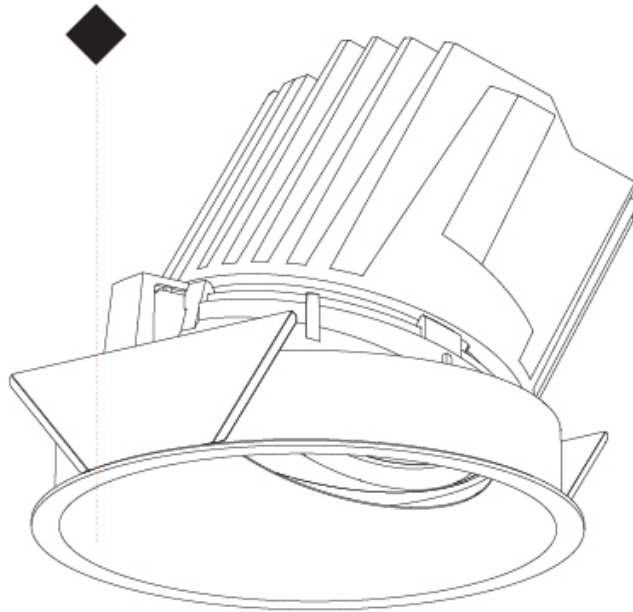

BIONIQ ROUND WALLWASH RECESSED

A35344-

PROJECT

TYPE

SPECIFIER

QUANTITY

DATE